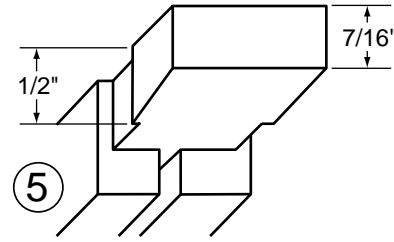

DADANT TYPE FRAMES

(FOR LANGSTROTH HIVE)

3-1/2" - DEEP
2-5/8" - MEDIUM
2-1/8" - SHALLOW

©.1999.BeeSource.com - All Rights Reserved.
info@beesource.com/www.beesource.com
Reproduction for personal and non-profit use only.