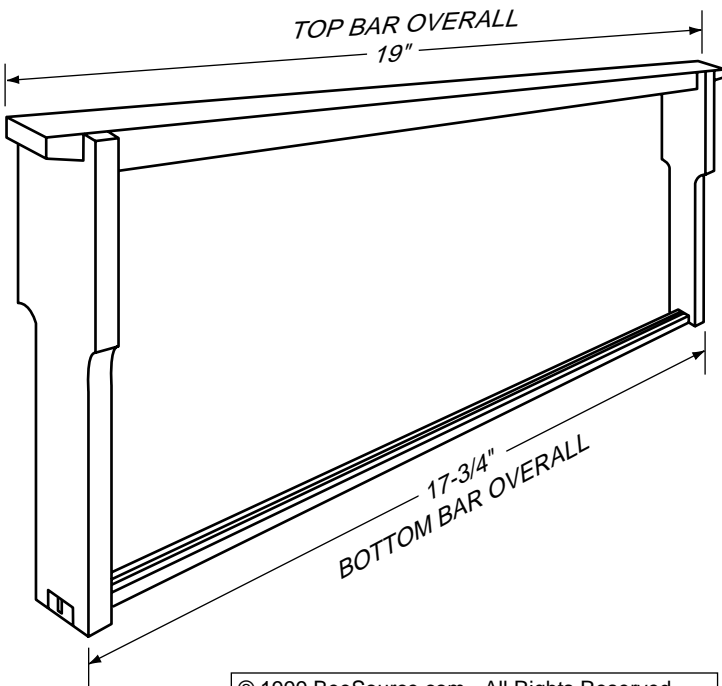

DADANT TYPE FRAMES

(FOR LANGSTROTH HIVE)

3-1/2" - DEEP
2-5/8" - MEDIUM
2-1/8" - SHALLOW

©.1999.BeeSource.com - All Rights Reserved.
info@beesource.com/www.beesource.com
Reproduction for personal and non-profit use only.