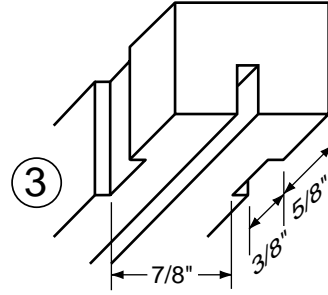

DADANT TYPE FRAMES

(FOR LANGSTROTH HIVE)

3-1/2" - DEEP
2-5/8" - MEDIUM
2-1/8" - SHALLOW

©.1999.BeeSource.com - All Rights Reserved.
info@beesource.com/www.beesource.com
Reproduction for personal and non-profit use only.