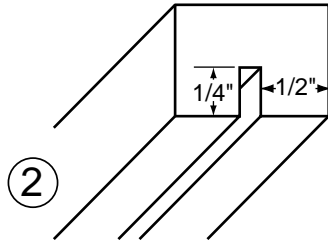

DADANT TYPE FRAMES

(FOR LANGSTROTH HIVE)

3-1/2" - DEEP
2-5/8" - MEDIUM
2-1/8" - SHALLOW

©.1999.BeeSource.com - All Rights Reserved.
info@beesource.com/www.beesource.com
Reproduction for personal and non-profit use only.