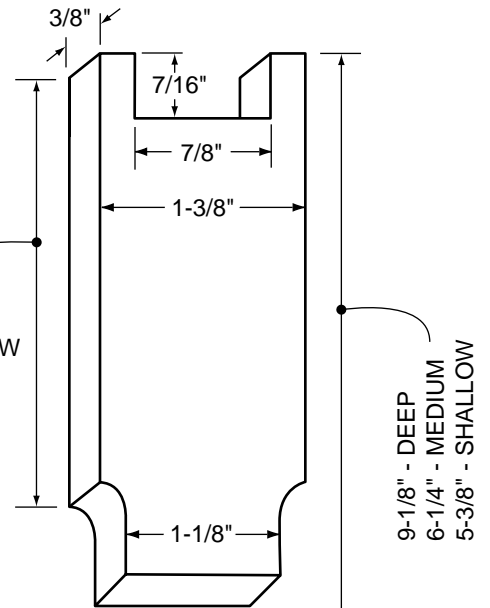

DADANT TYPE FRAMES

(FOR LANGSTROTH HIVE)

3-1/2" - DEEP
2-5/8" - MEDIUM
2-1/8" - SHALLOW

©.1999.BeeSource.com - All Rights Reserved.
info@beesource.com/www.beesource.com
Reproduction for personal and non-profit use only.