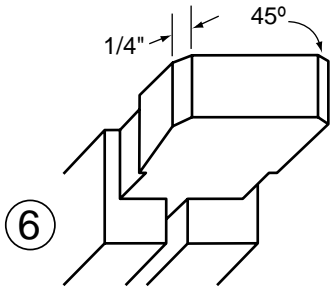

DADANT TYPE FRAMES

(FOR LANGSTROTH HIVE)

3-1/2" - DEEP
2-5/8" - MEDIUM
2-1/8" - SHALLOW

©.1999.BeeSource.com - All Rights Reserved.
info@beesource.com/www.beesource.com
Reproduction for personal and non-profit use only.