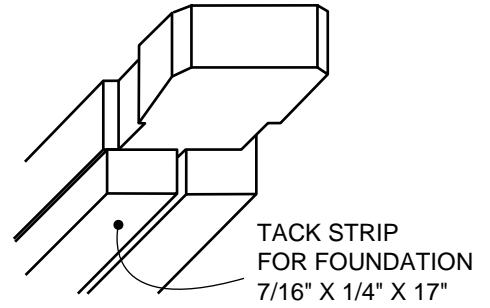

DADANT TYPE FRAMES

(FOR LANGSTROTH HIVE)

3-1/2" - DEEP
2-5/8" - MEDIUM
2-1/8" - SHALLOW

©.1999.BeeSource.com - All Rights Reserved.
info@beesource.com/www.beesource.com
Reproduction for personal and non-profit use only.