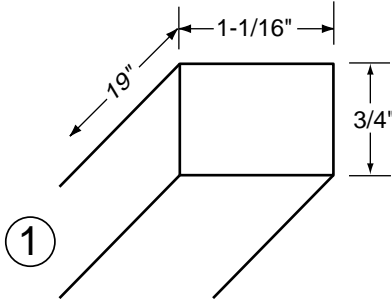

DADANT TYPE FRAMES

(FOR LANGSTROTH HIVE)

3-1/2" - DEEP
2-5/8" - MEDIUM
2-1/8" - SHALLOW

©.1999.BeeSource.com - All Rights Reserved.
info@beesource.com/www.beesource.com
Reproduction for personal and non-profit use only.