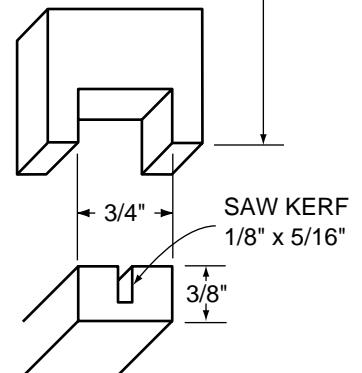

DADANT TYPE FRAMES

(FOR LANGSTROTH HIVE)

3-1/2" - DEEP
2-5/8" - MEDIUM
2-1/8" - SHALLOW

©.1999.BeeSource.com - All Rights Reserved.
info@beesource.com/www.beesource.com
Reproduction for personal and non-profit use only.